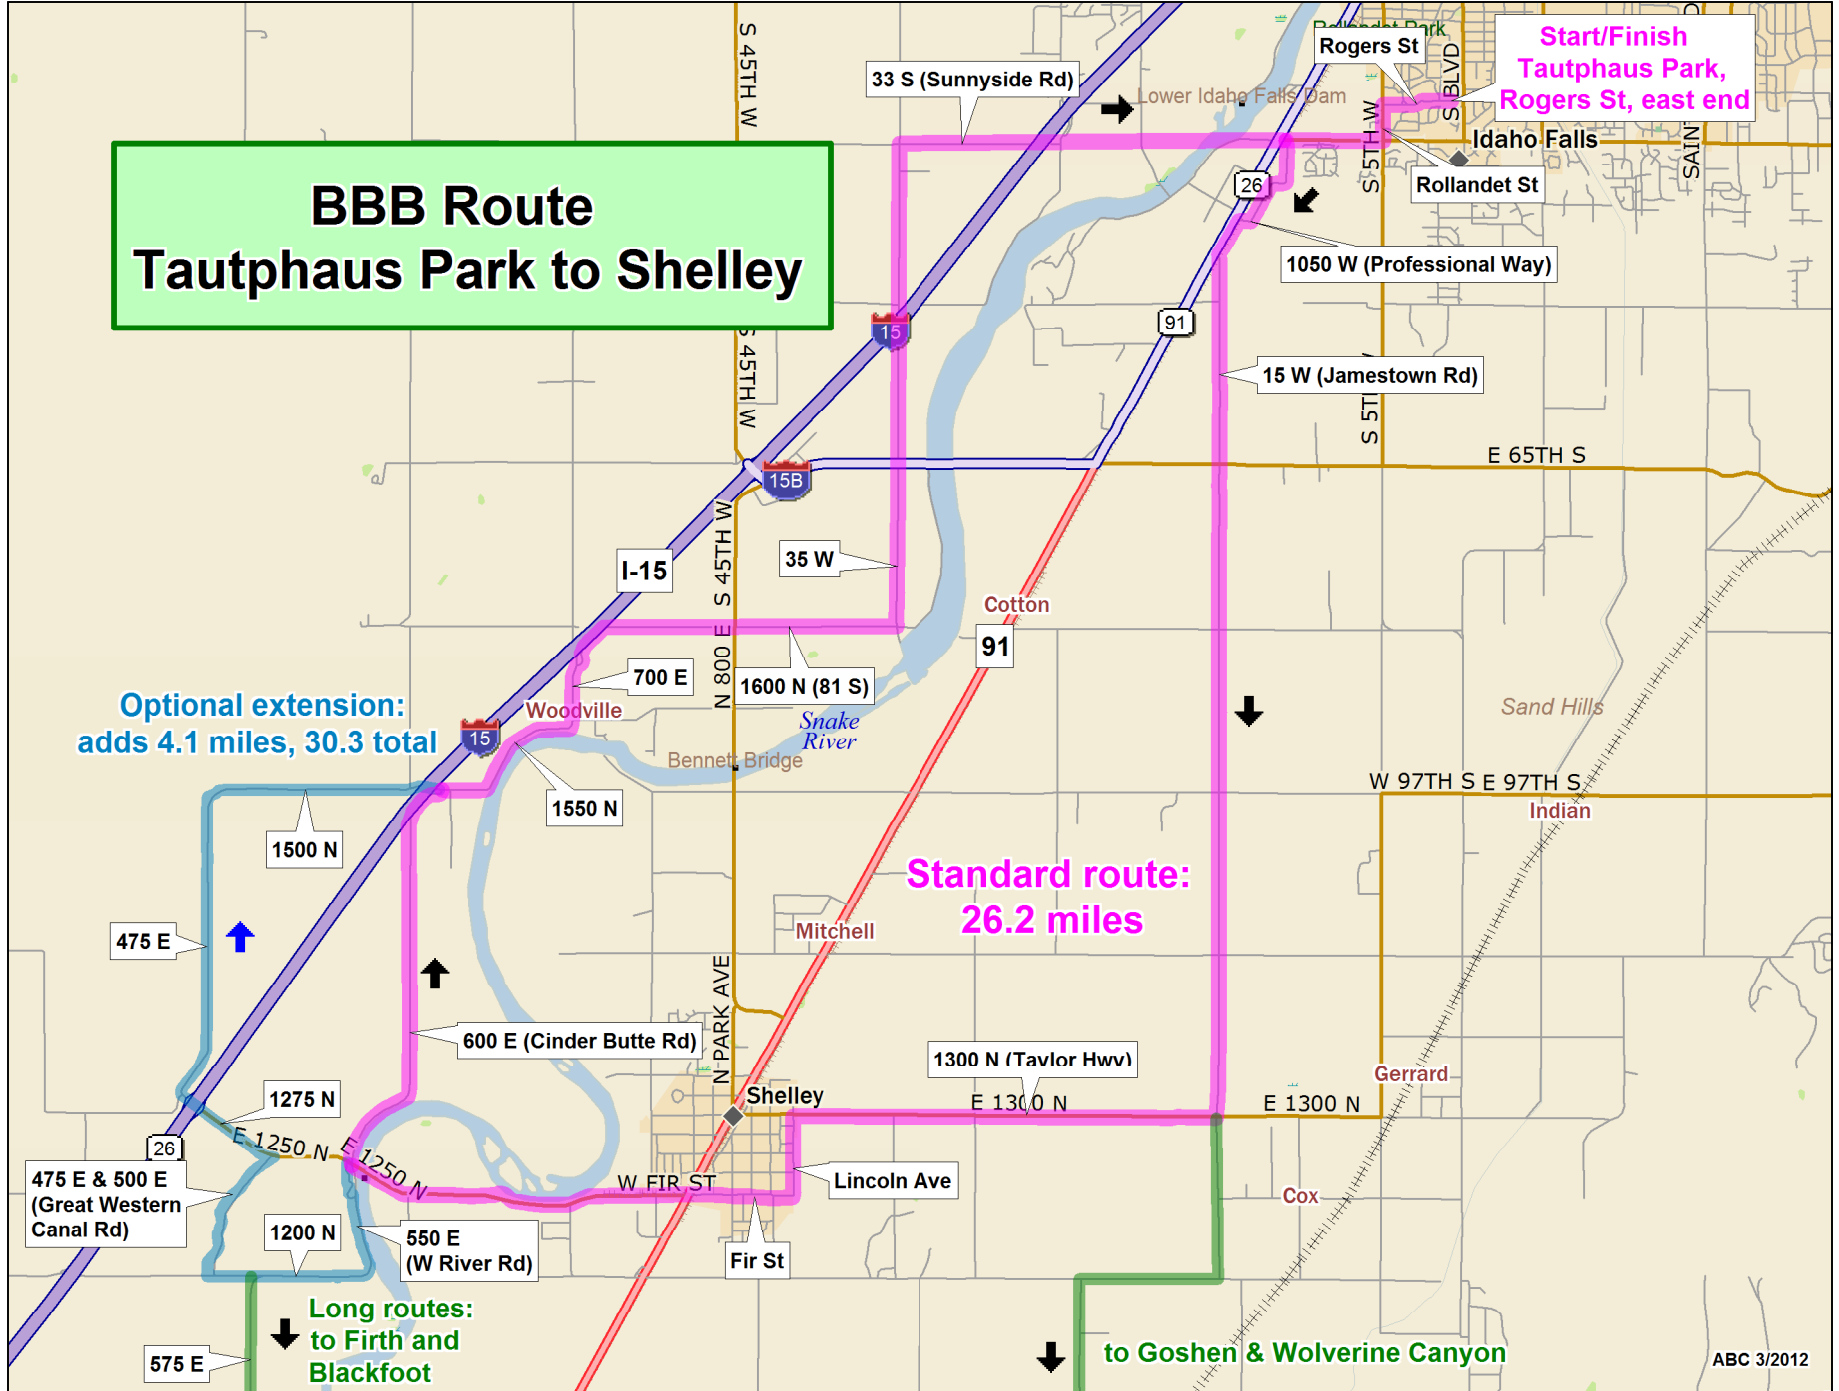

BBB Route Tautphaus Park to Shelley

Start/Finish
Tautphaus Park,
Rogers St, east end

Optional extension:
adds 4.1 miles, 30.3 total

Standard route:
26.2 miles

Long routes:
to Firth and
Blackfoot

to Goshen & Wolverine Canyon

Data use subject to license.

© DeLorme. XMap® 6.

www.delorme.com