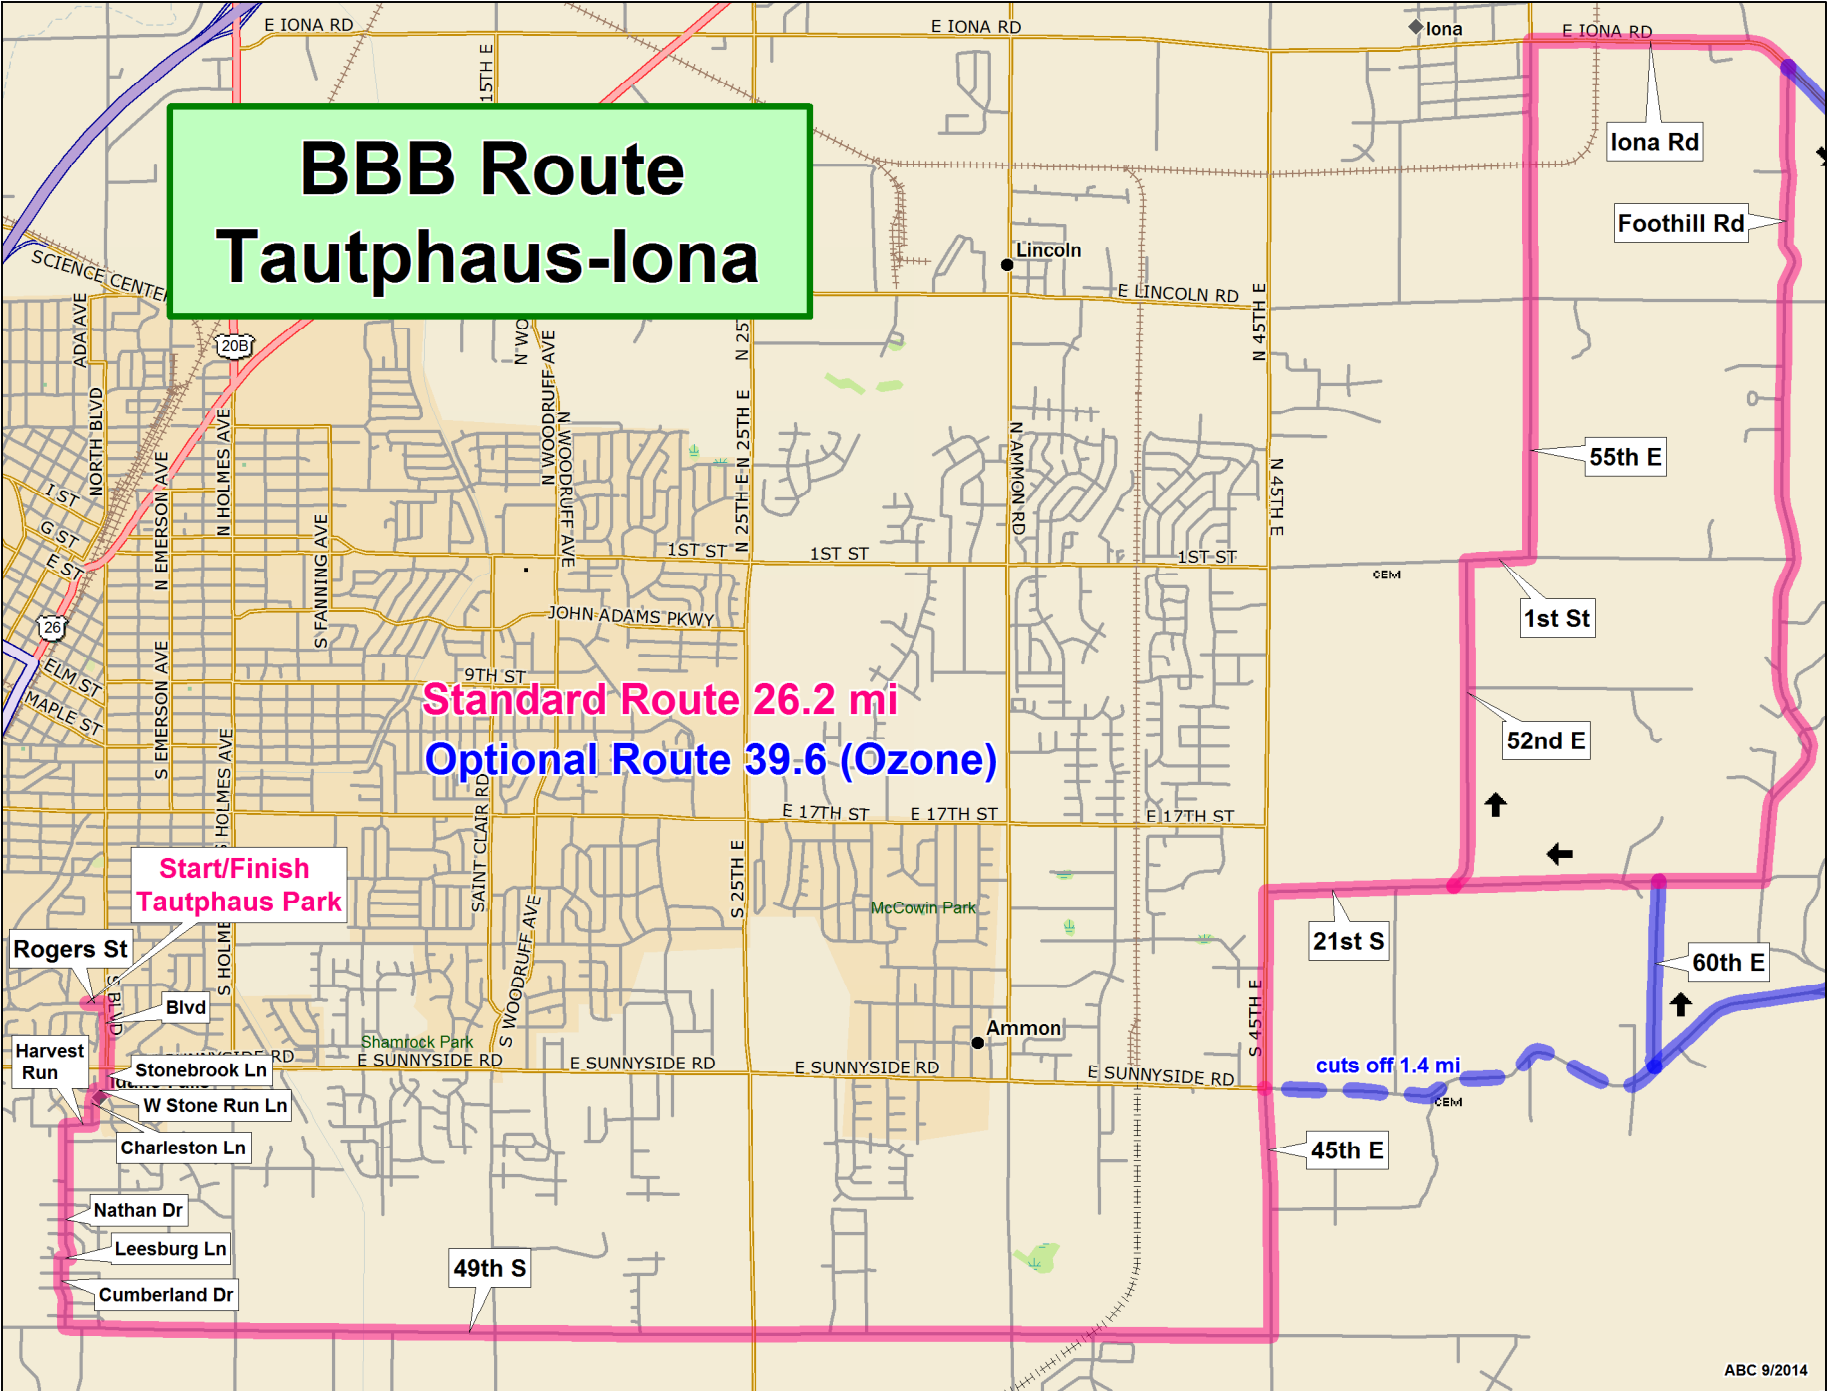

BBB Route Tautphaus-Iona

Standard Route 26.2 mi
Optional Route 39.6 (Ozone)

Start/Finish
Tautphaus Park

- Rogers St
- Blvd
- Harvest Run
- Stonebrook Ln
- W Stone Run Ln
- Charleston Ln
- Nathan Dr
- Leesburg Ln
- Cumberland Dr

Data use subject to license.

© DeLorme. XMap® 6.

www.delorme.com

Scale 1 : 46,875

1" = 3,906.3 ft Data Zoom 12-0

ABC 9/2014