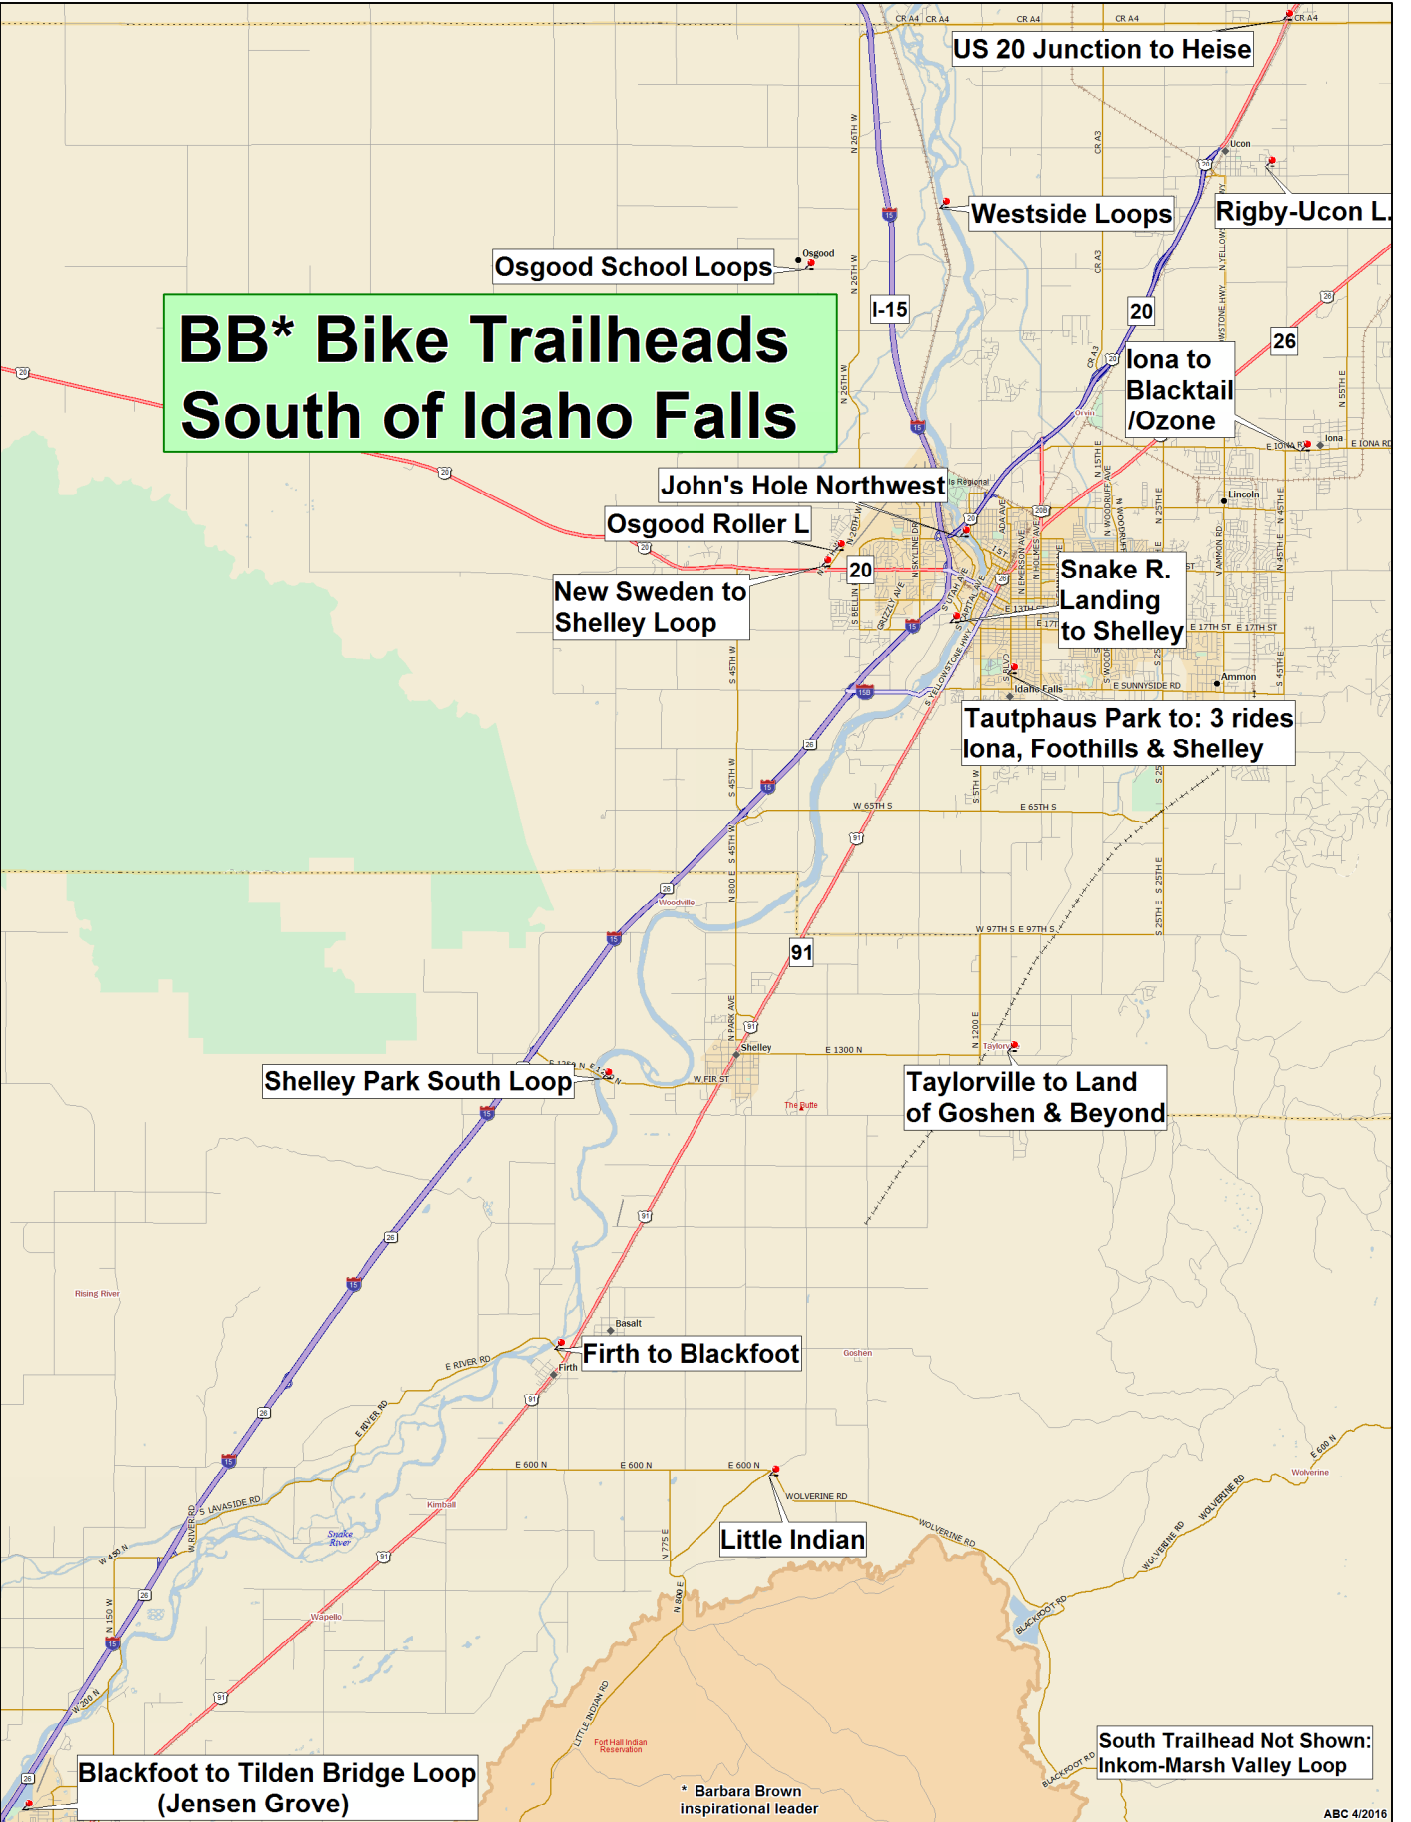

# BB\* Bike Trailheads South of Idaho Falls

\* Barbara Brown inspirational leader

ABC 4/2016

Data use subject to license.

© DeLorme. XMap® 6.

www.delorme.com