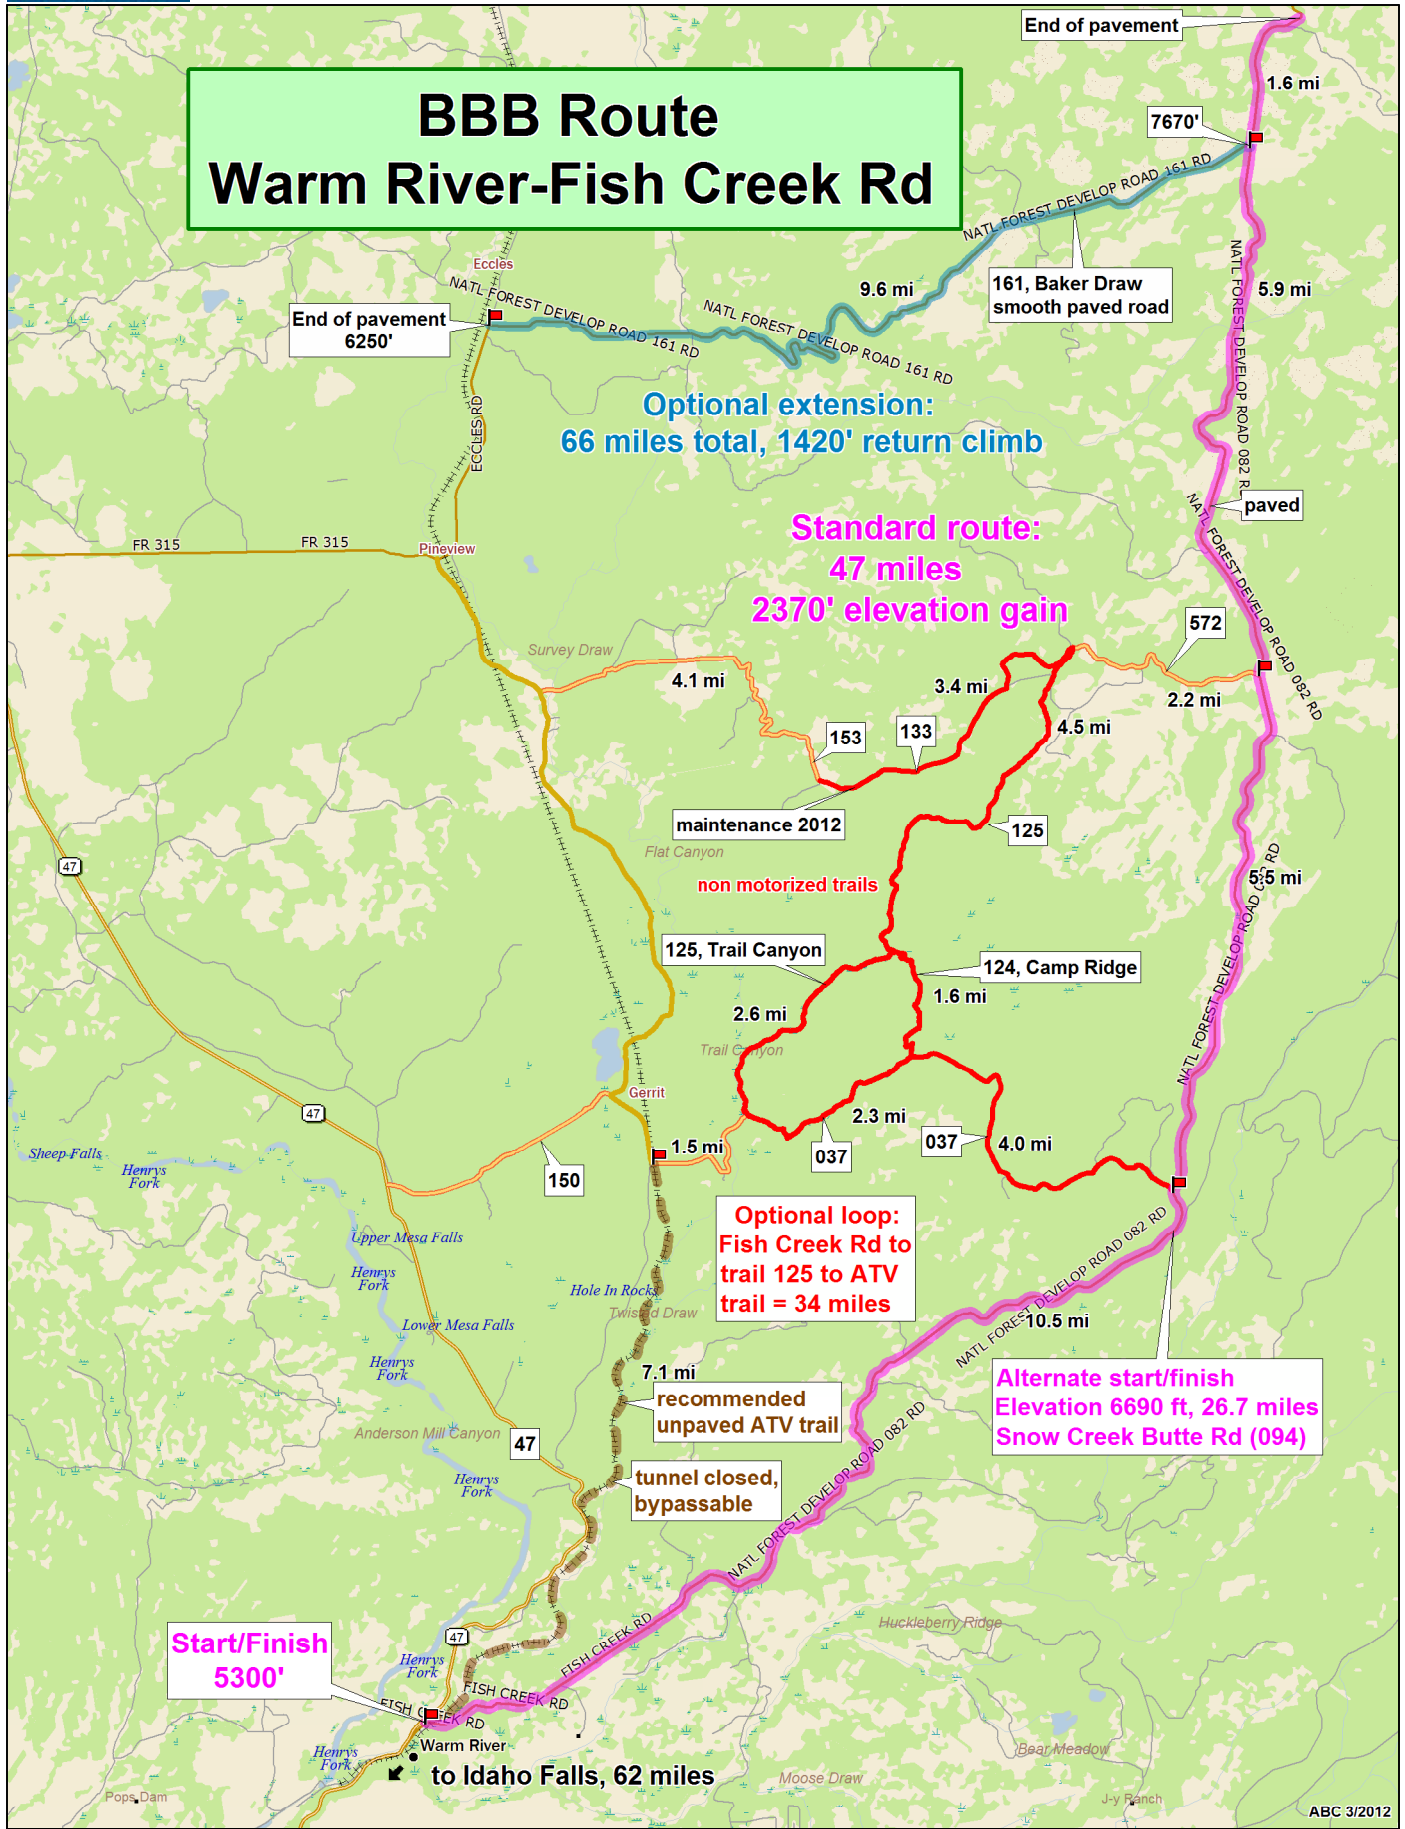

BBB Route Warm River-Fish Creek Rd

Data use subject to license.
 © DeLorme. XMap® 6.
 www.delorme.com

ABC 3/2012