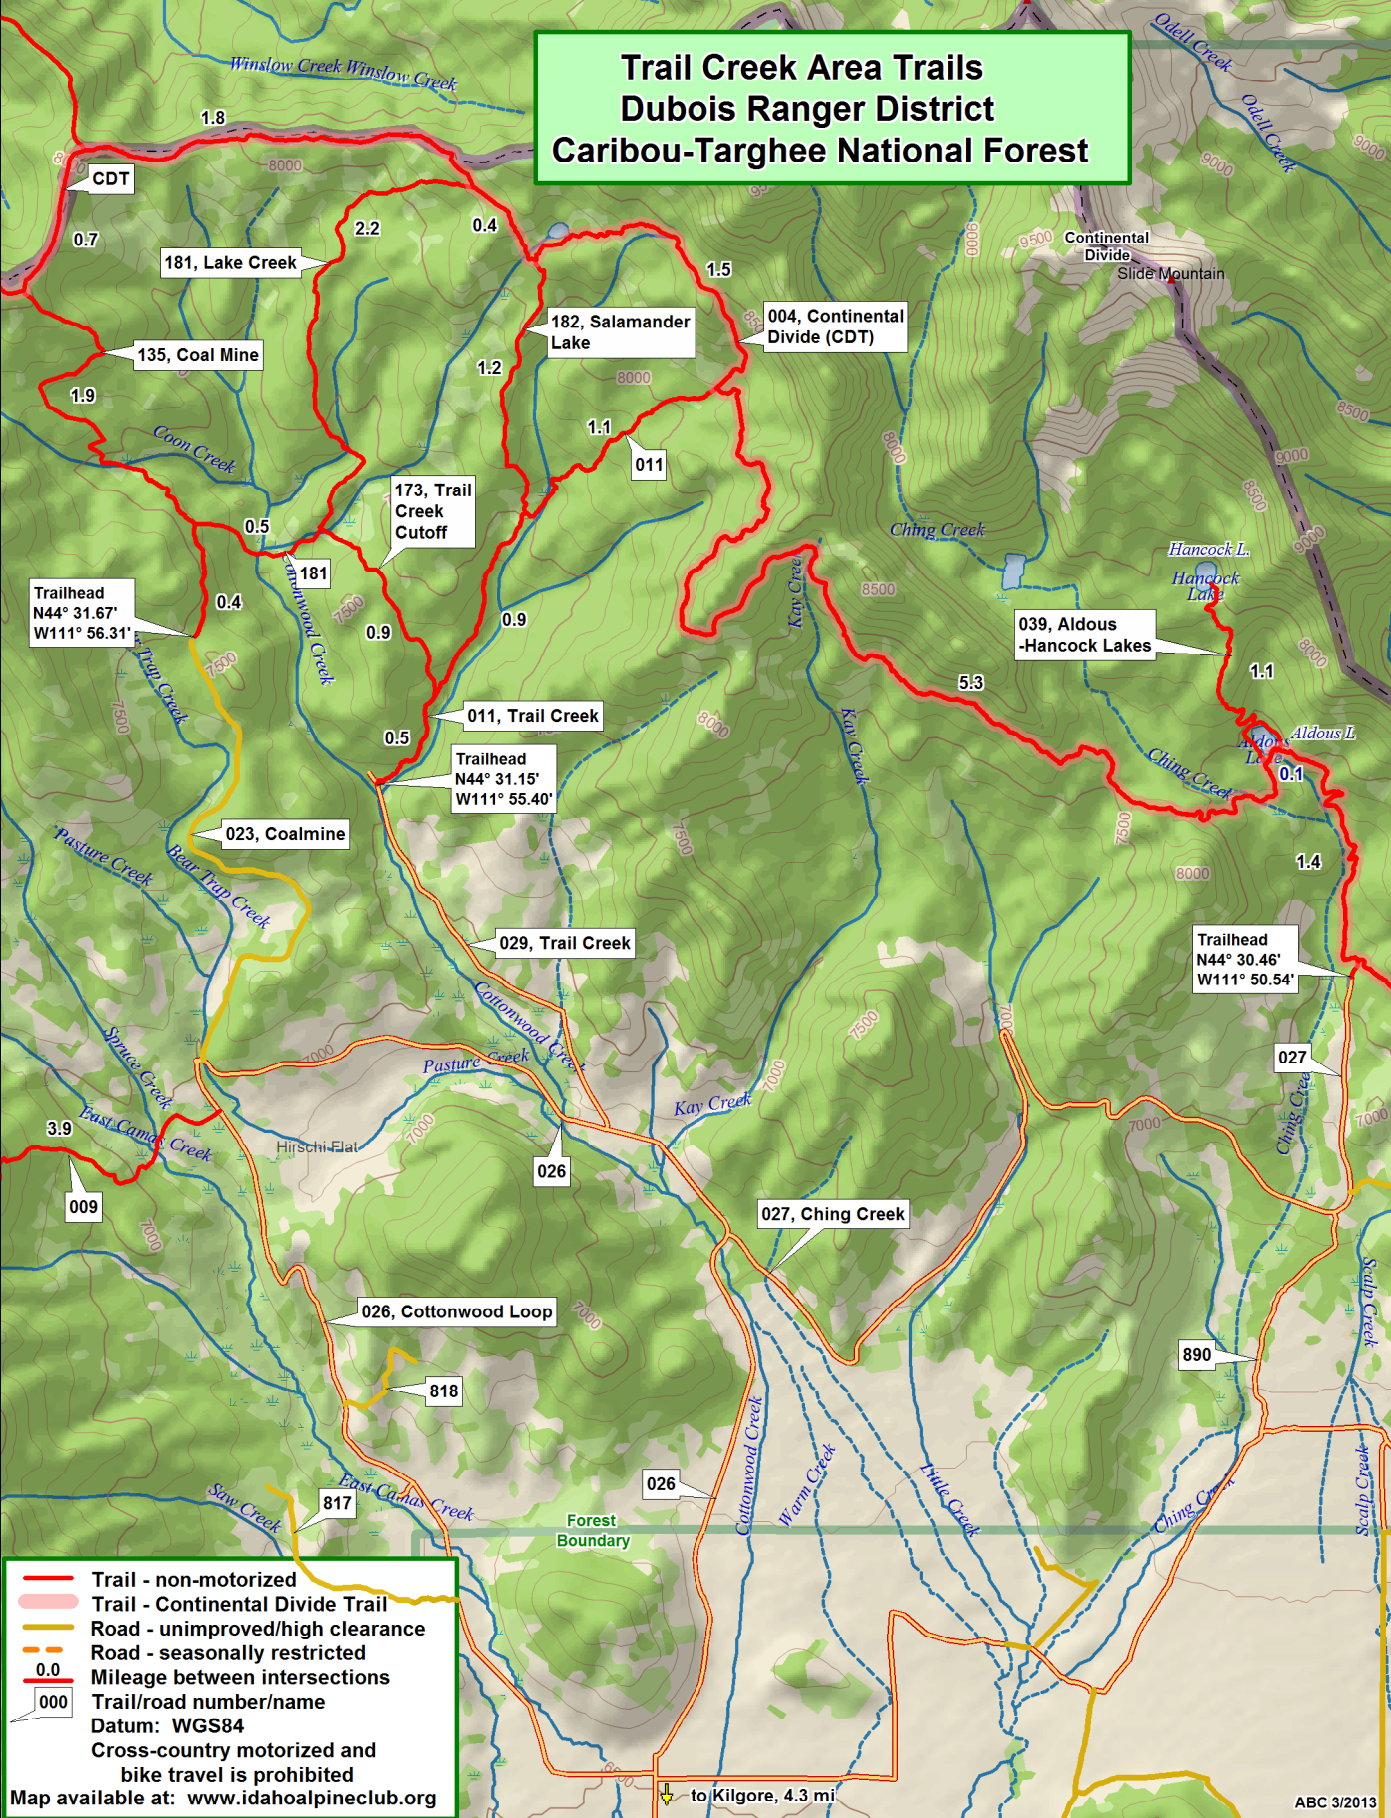

Trail Creek Area Trails Dubois Ranger District Caribou-Targhee National Forest

Data use subject to license.

© DeLorme. XMap® 6.

www.delorme.com